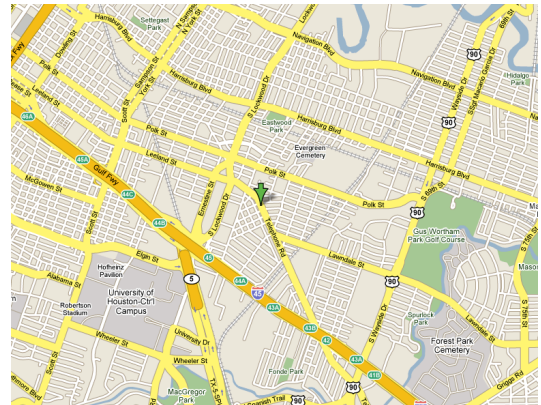

4

**Marriott Houston Hobby
Airport** (night of the 4th)
9100 Gulf Freeway
Houston, TX 77017

1

2

3

4

From Hobby to Rice facility

Link: <http://tinyurl.com/2m19e9>

Start address: HOU - William P Hobby Airport Houston, TX End address: 5615 Kirby Dr Houston, TX 77005

**Start at: HOU - William P Hobby Airport Houston, TX
(follow directional signs to 45 North)**

- 1. Start out going EAST on AIRPORT BLVD toward DOVER ST. 0.1 Miles**
- 2. Turn LEFT onto BROADWAY ST. 1.9 Miles**
- 3. Turn SLIGHT LEFT onto GULF FWY. 0.1 Miles**
- 4. Merge onto I-45 N via the ramp on the LEFT. 6.2 Miles**
- 5. Merge onto TX-288 S via EXIT 46B on the LEFT toward LAKE JACKSON / FREEPORT / VICTORIA. 0.8 Miles**
- 6. Merge onto US-59 S toward VICTORIA 2.6 Miles**
- 7. Take the exit toward KIRBY DR. 0.3 Miles**
- 8. Merge onto TX-288 S. 0.1 Miles**
- 9. Stay STRAIGHT to go onto SOUTHWEST FWY. 0.6 Miles**
- 10. Exit Kirby**
- 11. Go left under freeway on Kirby.**
- 12. Just past light at Sunset, make a left onto Nottingham, there is a parking garage on your right. Park in the visitor lot (there is a two hour posted limit, but you will be fine).**
- 13. Training is on the second floor. If you take the elevator, make a left off the elevator and go straight into the training room.**

From Intercontinental to Rice facility

Link: <http://tinyurl.com/21sou4>

Start address: IAH - George Bush Intercontinental Arpt/Houston Airport Houston, TX End address: 5615 Kirby Dr Houston, TX 77005

**Start at: IAH - George Bush Intercontinental Arpt/Houston Airport Houston, TX
(follow directional signs to 59 South)**

Arrive at: 2700 Berkley St Houston, TX 77012

Exiting the Lab to I-45 North; go straight on Berkley St. to the feeder of I-45, if you take the exit ramp (seems like you would be getting on I-45) you are actually entering 610 West back to Rice (it's not marked as 610).