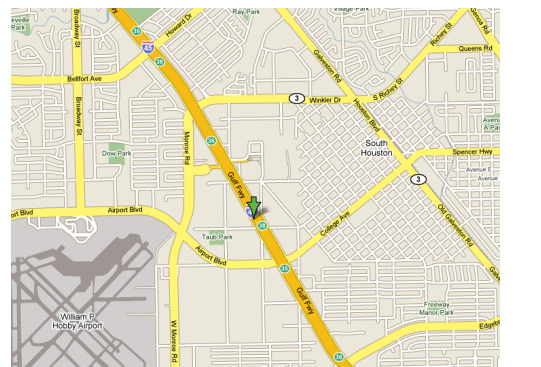

4

**Marriott Houston Hobby
Airport** (night of the 4th)
9100 Gulf Freeway
Houston, TX 77017

1

2

3

4

From Hobby to Rice facility

Link: <http://tinyurl.com/2m19e9>

Start address: HOU - William P Hobby Airport Houston, TX End address: 5615 Kirby Dr Houston, TX 77005

**Start at: HOU - William P Hobby Airport Houston, TX
(follow directional signs to 45 North)**

- 1. Start out going EAST on AIRPORT BLVD toward DOVER ST. 0.1 Miles**
- 2. Turn LEFT onto BROADWAY ST. 1.9 Miles**
- 3. Turn SLIGHT LEFT onto GULF FWY. 0.1 Miles**
- 4. Merge onto I-45 N via the ramp on the LEFT. 6.2 Miles**
- 5. Merge onto TX-288 S via EXIT 46B on the LEFT toward LAKE JACKSON / FREEPORT / VICTORIA. 0.8 Miles**
- 6. Merge onto US-59 S toward VICTORIA 2.6 Miles**
- 7. Take the exit toward KIRBY DR. 0.3 Miles**
- 8. Merge onto TX-288 S. 0.1 Miles**
- 9. Stay STRAIGHT to go onto SOUTHWEST FWY. 0.6 Miles**
- 10. Exit Kirby**
- 11. Go left under freeway on Kirby.**
- 12. Just past light at Sunset, make a left onto Nottingham, there is a parking garage on your right. Park in the visitor lot (there is a two hour posted limit, but you will be fine).**
- 13. Training is on the second floor. If you take the elevator, make a left off the elevator and go straight into the training room.**

From Intercontinental to Rice facility

Link: <http://tinyurl.com/21sou4>

Start address: IAH - George Bush Intercontinental Arpt/Houston Airport Houston, TX End address: 5615 Kirby Dr Houston, TX 77005

**Start at: IAH - George Bush Intercontinental Arpt/Houston Airport Houston, TX
(follow directional signs to 59 South)**

Arrive at: 2700 Berkley St Houston, TX 77012

Exiting the Lab to I-45 North; go straight on Berkley St. to the feeder of I-45, if you take the exit ramp (seems like you would be getting on I-45) you are actually entering 610 West back to Rice (it's not marked as 610).