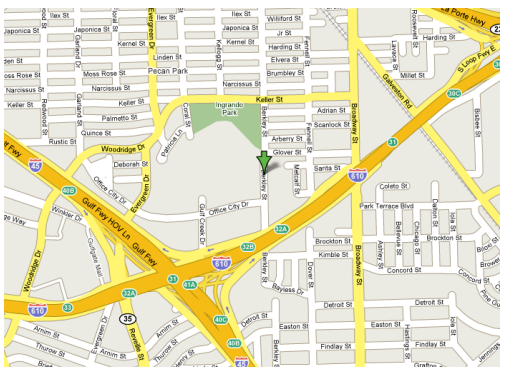

4

**Marriott Houston Hobby
Airport** (night of the 4th)
9100 Gulf Freeway
Houston, TX 77017

1

2

3

4

From Hobby to Rice facility

Link: <http://tinyurl.com/2m19e9>

Start address: HOU - William P Hobby Airport Houston, TX End address: 5615 Kirby Dr Houston, TX 77005

**Start at: HOU - William P Hobby Airport Houston, TX
(follow directional signs to 45 North)**

- 1. Start out going EAST on AIRPORT BLVD toward DOVER ST. 0.1 Miles**
- 2. Turn LEFT onto BROADWAY ST. 1.9 Miles**
- 3. Turn SLIGHT LEFT onto GULF FWY. 0.1 Miles**
- 4. Merge onto I-45 N via the ramp on the LEFT. 6.2 Miles**
- 5. Merge onto TX-288 S via EXIT 46B on the LEFT toward LAKE JACKSON / FREEPORT / VICTORIA. 0.8 Miles**
- 6. Merge onto US-59 S toward VICTORIA 2.6 Miles**
- 7. Take the exit toward KIRBY DR. 0.3 Miles**
- 8. Merge onto TX-288 S. 0.1 Miles**
- 9. Stay STRAIGHT to go onto SOUTHWEST FWY. 0.6 Miles**
- 10. Exit Kirby**
- 11. Go left under freeway on Kirby.**
- 12. Just past light at Sunset, make a left onto Nottingham, there is a parking garage on your right. Park in the visitor lot (there is a two hour posted limit, but you will be fine).**
- 13. Training is on the second floor. If you take the elevator, make a left off the elevator and go straight into the training room.**

From Intercontinental to Rice facility

Link: <http://tinyurl.com/21sou4>

Start address: IAH - George Bush Intercontinental Arpt/Houston Airport Houston, TX End address: 5615 Kirby Dr Houston, TX 77005

**Start at: IAH - George Bush Intercontinental Arpt/Houston Airport Houston, TX
(follow directional signs to 59 South)**

Arrive at: 2700 Berkley St Houston, TX 77012

Exiting the Lab to I-45 North; go straight on Berkley St. to the feeder of I-45, if you take the exit ramp (seems like you would be getting on I-45) you are actually entering 610 West back to Rice (it's not marked as 610).