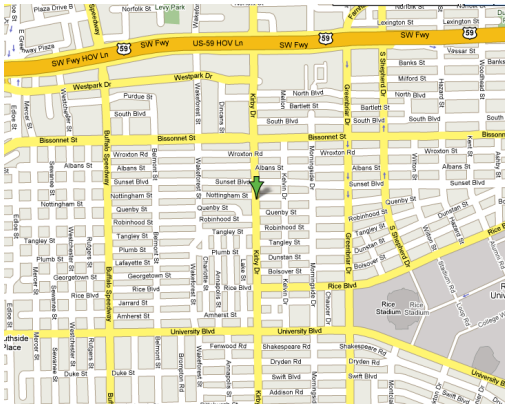

1

Rice Facility
(February 4 PDA):
5615 Kirby
Houston, TX 77005

2

East Region
(February 5):
1100 Telephone
Houston, TX 77023

3

Sanchez Elementary
(Rice Elementary Model Science
Lab) (February 5)
2700 Berkley
Houston, TX 77012

4

**Marriott Houston Hobby
Airport** (night of the 4th)
9100 Gulf Freeway
Houston, TX 77017

1

2

3

4

From Hobby to Rice facility

Link: <http://tinyurl.com/2m19e9>

From Intercontinental to Rice facility

Link: <http://tinyurl.com/21sou4>

Start address: IAH - George Bush Intercontinental Arpt/Houston Airport Houston, TX End address: 5615 Kirby Dr Houston, TX 77005

**Start at: IAH - George Bush Intercontinental Arpt/Houston Airport Houston, TX
(follow directional signs to 59 South)**

Arrive at: 2700 Berkley St Houston, TX 77012

Exiting the Lab to I-45 North; go straight on Berkley St. to the feeder of I-45, if you take the exit ramp (seems like you would be getting on I-45) you are actually entering 610 West back to Rice (it's not marked as 610).